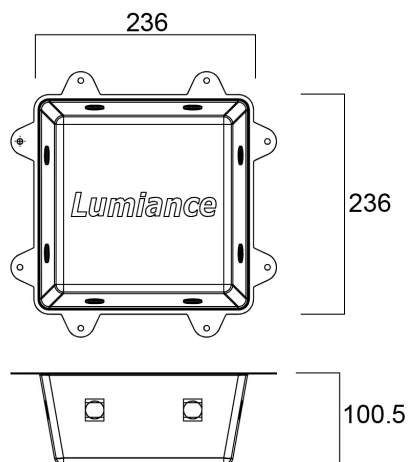

# Recess Box Extra Small 220X220X100MM

Cikkszám 3007935

**SYLVANIA**

**PRO**<sup>TM</sup>

CE UK  
CA

Insulation recess box extra small 220X220X100 protect transformers, fixtures and building parts against overheating. The boxes are made of flame retardant red polypropylene. They are suitable for mounting on normally flammable materials such as wood. Other fixtures can also be used in combination with these boxes, provided that the minimum recess dimensions and maximum Wattages specified for those fixtures in insulated ceilings are respected.

### Méretetek (mm)

# Recess Box Extra Small 220X220X100MM

Cikkszám 3007935

**SYLVANIA**