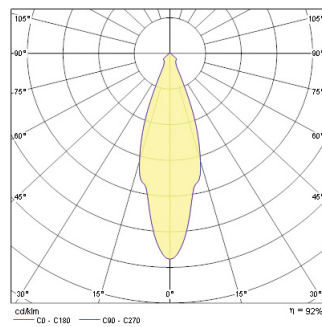

### Fotometriák

Distance [m]	Beam diameter [m]	Illuminance [lx]
0.5	0.30	EPD: 299 E/C0: 1306 M/B: 1306
1.0	0.60	EPD: 139 E/C0: 325 M/B: 325
1.5	0.91	EPD: 323 E/C0: 145 M/B: 145
2.0	1.21	EPD: 185 E/C0: 70 M/B: 70
2.5	1.51	EPD: 110 E/C0: 38 M/B: 38
3.0	1.81	EPD: 61 E/C0: 21 M/B: 21

Distance [m]    Beam diameter [m]    Illuminance [lx]  
C0 - C180 (Half beam angle: 33.6°)