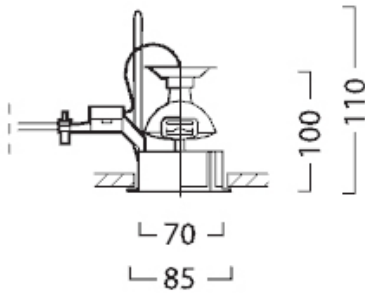

### Méretetek (mm)

70 Comfort  
minimum recess dimensions:  
400x400x110mm

### Fotometriák

Distance [m]	Beam diameter [m]	Illuminance [lx]
0.5	0.30	EPD: 299 E/C0: 1306 M/B: 1306
1.0	0.60	EPD: 139 E/C0: 325 M/B: 325
1.5	0.91	EPD: 323 E/C0: 145 M/B: 145
2.0	1.21	EPD: 185 E/C0: 70 M/B: 70
2.5	1.51	EPD: 110 E/C0: 38 M/B: 38
3.0	1.81	EPD: 61 E/C0: 21 M/B: 21

Distance [m]    Beam diameter [m]    Illuminance [lx]  
C0 - C180 (Half beam angle: 33.6°)