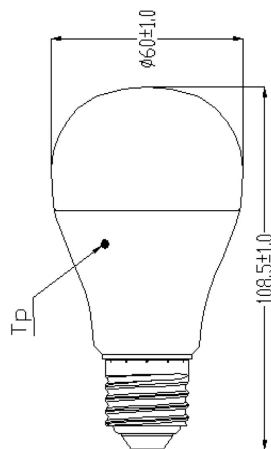

# ToLEDo GOCCIA V6 806LM 865 E27

Codice n. 0026629

**SYLVANIA**

- Compact and elegant design
- Suitable replacement for halogen, incandescent and compact fluorescent GLS lamps
- Instant light at the flick of a switch
- Uniform light distribution
- Good colour rendering (CRI 80)
- Perfect for hotels, restaurants, lobbies, corridors, stairwells, reception areas
- Lower maintenance costs
- A+ energy rating

### Dimensioni (mm)

## Dati dimensionali

|                                      |       |
|--------------------------------------|-------|
| Lunghezza nominale del prodotto (mm) | 112   |
| Diametro prodotto (mm)               | 60    |
| Peso (Kg)                            | 0.053 |