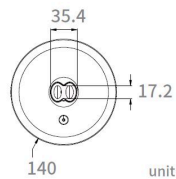

LiFeSafe

UK  
CA

Surface Mount

unit:mm