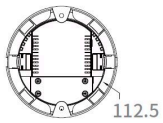

LiFeSafe

UK  
CA

Surface Mount

unit:mm