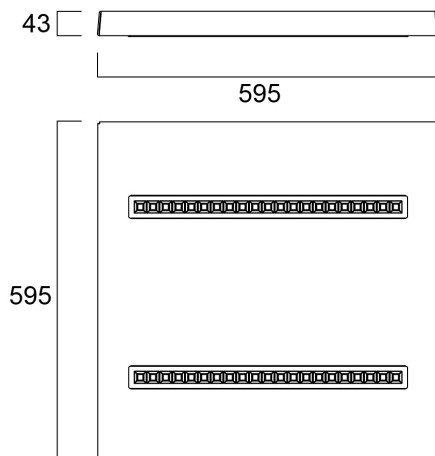

Dati tecnici

Dimensioni (mm)