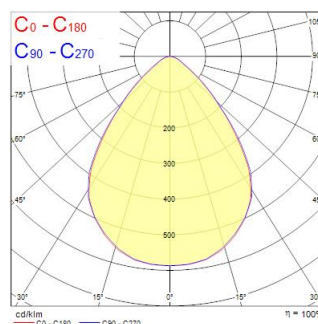

Fotometrie