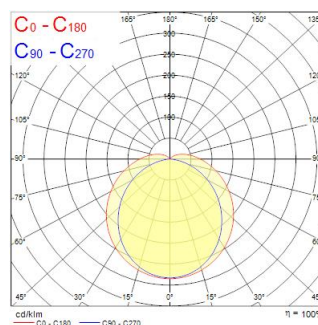

### Dimensioni (mm)

### Fotometrie

Distance [m]	Cone diameter [m]	Beam angle [°]	Beam diameter [m]	Illuminance [lx]
0.5	1.28 2.52	120°	52.0"	950
		104.0°	52.0"	692
		90.0°	52.0"	447
1.0	2.56 4.84	120°	52.0"	234
		104.0°	52.0"	176
		90.0°	52.0"	111
1.5	3.84 6.97	120°	52.0"	156
		104.0°	52.0"	117
		90.0°	52.0"	74
2.0	5.12 8.28	120°	52.0"	117
		104.0°	52.0"	88
		90.0°	52.0"	55
2.5	6.40 11.61	120°	52.0"	93
		104.0°	52.0"	69
		90.0°	52.0"	45
3.0	7.68 13.93	120°	52.0"	78
		104.0°	52.0"	58
		90.0°	52.0"	38

Distance [m]    Cone diameter [m]    Illuminance [lx]  
 — C0 - C180 (Half beam angle: 133.4°)  
 — C90 - C270 (Half beam angle: 104.0°)