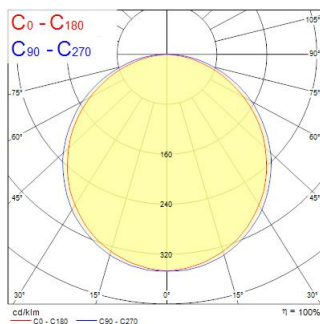

Fotometrie

Distance [m]	Cone diameter [m]	Illuminance [lx]
0.5	1.56 1.42	8320 275 273
1.0	3.12 2.85	1660 119 107
1.5	4.67 4.27	689 83 84
2.0	6.23 5.69	376 20 20
2.5	7.78 7.11	241 19 21
3.0	9.35 8.54	187 13 15

Distance [m]   Cone diameter [m]   Illuminance [lx]
— C0 - C180 (Half beam angle: 100.0°)
— C90 - C270 (Half beam angle: 114.0°)