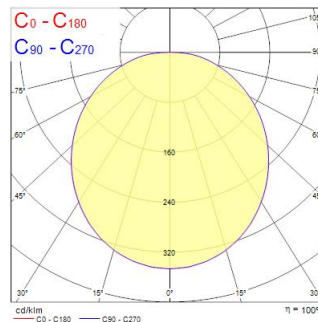

### Dimensioni (mm)

### Fotometrie

Distance [m]	Cone diameter [m]	Beam angle [°]	Illuminance [lx]
0.5	1.44	89.5°	128
1.0	2.89	89.5°	32
1.5	4.33	89.5°	14
2.0	5.78	89.5°	8
2.5	7.22	89.5°	5
3.0	8.67	89.5°	3

Distance [m] Cone diameter [m] Illuminance [lx]  
C0 - C180 (Half beam angle: 110.6°)