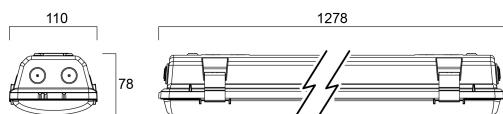

# START Waterproof 2x 1200 IP65 4800lm 840

Codice n. 0067948

**SYLVANIA**

Start Waterproof, integrated LED weatherproof luminaire, with UV stabilized flat diffuser and linear prisms designed to achieve uniform lit appearance, optimise light output and to reduce glare, 301 stainless steel diffuser clips and fixing brackets for surface mounting. Polycarbonate housing, Polycarbonate diffuser, 4800 lm, 40 W, 127 lm/W, 4000 K, drive current 1050 mA, Non dimmable, CRI80, IP65, IK08, Class I, nominal average life (h):50000, 1278 mm x 110 mm x 78 mm ,energy class: A++ A+ A, D-mark

### Dimensioni (mm)