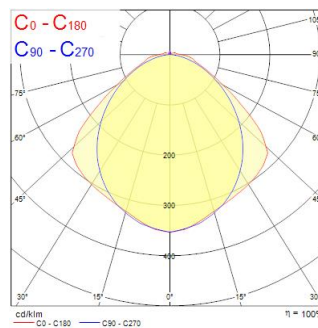

Fotometrie

Distance [m]	Cone diameter [m]	Beam diameter [m]	Illuminance [lx]
0.5	1.13 1.42	0.71 0.91	200 41
1.0	2.26 2.84	1.42 1.82	71 10
1.5	3.39 4.26	2.13 2.73	31 6
2.0	4.52 5.67	2.84 3.54	15 3
2.5	5.65 7.09	3.54 4.44	11 1
3.0	6.78 8.51	4.25 5.35	9 1

Distance [m]   Cone diameter [m]   Illuminance [lx]
— C0 - C180 (Half beam angle: 105.0°)
— C90 - C270 (Half beam angle: 97.0°)