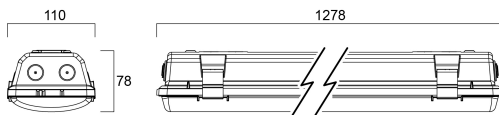

# START Waterproof Twin 1200 IP65 EM 4800lm 840

Codice n. 0067954

**SYLVANIA**

Start Waterproof, integrated LED weatherproof luminaire, with UV stabilized flat diffuser and linear prisms designed to achieve uniform lit appearance, optimise light output and to reduce glare, 301 stainless steel diffuser clips and fixing brackets for surface mounting. Polycarbonate housing, Polycarbonate diffuser, 4800 lm, 42 W, 115 lm/W, 4000 K, drive current 1050 mA, Non dimmable, 3 hours emergency, CRI80, IP65, IK08, Class I, nominal average life (h):50000, 1278 mm x 110 mm x 78 mm ,energy class: A++ A+ A, D-mark

### Dimensioni (mm)