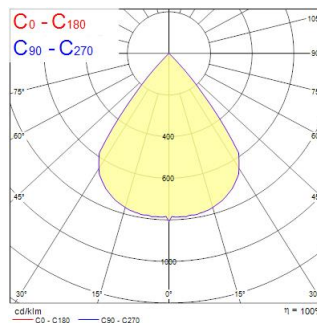

### Dimensioni (mm)

### Fotometrie

Distance [m]	Cone diameter [m]	Beam diameter [m]	Beam angle [°]	Beam diameter [m]	Illuminance [lx]
0.5	0.00	0.071	0.0°	0.071	49133
1.0	0.00	0.142	0.0°	0.142	12281
1.5	0.00	0.213	0.0°	0.213	5488
2.0	0.00	0.284	0.0°	0.284	3370
2.5	0.00	0.355	0.0°	0.355	1985
3.0	0.00	0.426	0.0°	0.426	1300

Distance [m] Cone diameter [m] Illuminance [lx]  
 — C0 - C180 (Half beam angle: 0.0°)