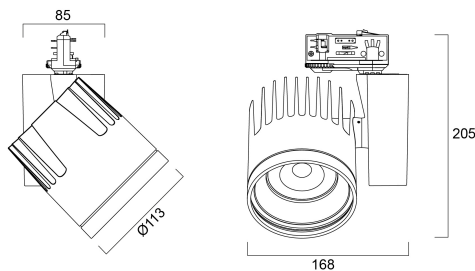

Beacon XXL WB 3000K L3 Bianco

Codice n. 2093019

Concord

2093019 BEACON XXL WB 3K L3 WHT Integrated LED spotlight, white RAL 9016, compact and minimalist design, ideal for double height spaces, retail and display applications, die-cast aluminium body, passive cooling heatsink, beam angle: 67° wide beam, optics: Silicone lens for controlled beam, colour temperature: 3000K warm white, total system power: 48W, total fixture output: 4355lm, luminaire efficacy: 91lm/W, LOR: 100%, colour rendering: Ra 93 typical, LED Chromacity: 3 step MacAdam ellipse, IR/UV free light source without heat radiation, operating voltage: 220-240V / 50-60Hz, drive current: 1200mA, electronic driver, non-dimmable, switched only, power factor: 0.98 electrical protection: CLASS I, 3-circuit track Adaptor, compatible with OneTrack, Global Trac, and Concord Lytespan 3 track (for detailed information please check the compatibility list), protection rating: IP20, suitable for internal environment only, horizontal rotation: 355°, vertical tilt: 90°, lockable positioning using allen key, dimensions Ø113x168x205mm

Dati tecnici

Dimensioni (mm)

Fotometrie

Distance [m]	Cone diameter [m]	Beam diameter [m]	Illuminance [lx]
0.5	0.66	0.71	1596
1.0	1.32	1.42	399
1.5	1.98	2.13	177
2.0	2.65	2.84	100
2.5	3.31	3.55	64
3.0	3.97	4.26	44

Distance [m] Cone diameter [m] Illuminance [lx]
 — C0 - C180 (Half beam angle: 67.0°)

Beacon XXL WB 3000K L3 Bianco

Codice n. 2093019

Concord

Dati generali

Nome prodotto	Beacon XXL WB 3000K L3 Bianco
Tecnologia	LED
Attacco lampada	N/A
Materiale del corpo dell'apparecchio	Alluminio
Montaggio	Montaggio su binario
Ambiente	Interno
Applicazione generale	Esercizi commerciali
Temperatura ambiente Ta (°C)	25
Classe ETIM	EC001744
E-number Finlandia	4278689
Garanzia	5 anni