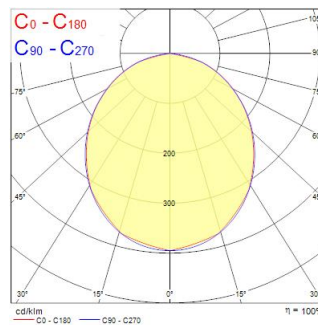

Fotometrie

Distance [m]	Cone diameter [m]	Beam diameter [m]	Beam diameter [m]	Illuminance [lx]
0.5	1.26	Ø171	Ø181	892
1.0	2.52	Ø342	Ø362	223
1.5	3.79	Ø513	Ø543	149
2.0	5.06	Ø684	Ø734	112
2.5	6.31	Ø855	Ø915	84
3.0	7.57	Ø1026	Ø1106	63

Distance [m] Cone diameter [m] Illuminance [lx]
C0 - C180 (Half beam angle: 103.2°)