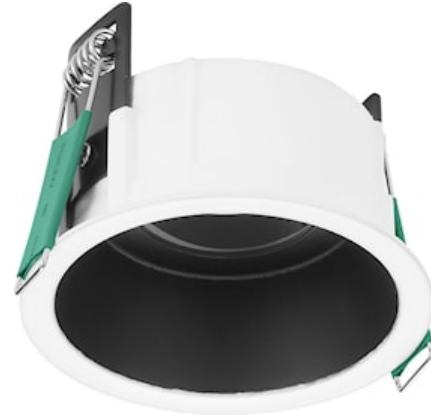

# LUDOSPOT 50 HOUSING ROUND DECO 85MM TILTWHT BLK

Artikelnummer 0005318

**SYLVANIA**

**PRO**<sup>TM</sup>

Recessed housing to use with Ludospot Integrated LED module 50mm - LED module not included. Die-cast aluminium body, round bezel ring with black reflector, recessed light source, IP20 degree of protection, white color RAL9016, outer dimensions without LED module: Ø85x61mm, cut-out Ø75mm. Suitable for internal environment only.

### Fotometrie

Distance [m]	Cone diameter [m]	Beam diameter [m]	Illuminance [lx]
0.5	0.16	0.16	11573
1.0	0.33	0.33	2893
1.5	0.49	0.49	1266
2.0	0.66	0.66	732
2.5	0.82	0.82	483
3.0	0.98	0.98	321

Distance [m] Cone diameter [m] Illuminance [lx]  
 — C0 - C180 (Half beam angle: 18.6°)

# LUDOSPOT 50 HOUSING ROUND DECO 85MM TILTWHT BLK

Artikelnummer 0005318

**SYLVANIA**

## Algemene gegevens

Productnaam	LUDOSPOT 50 HOUSING ROUND DECO 85MM TILTWHT BLK
Technologie	Non - Electrical Device
Behuizing	Aluminium
Omgeving	Binnen
Algemene toepassing	Retail
ETIM klasse	EC002557
Garantie	5 jaar