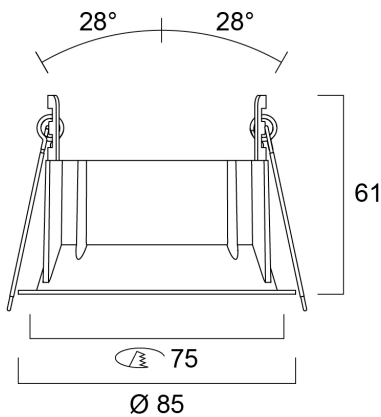

# LUDOSPOT 50 HOUSING ROUND DECO 85MM TILTWHT BLK

Artikelnummer 0005318

**SYLVANIA**

**PRO**<sup>TM</sup>

Recessed housing to use with Ludospot Integrated LED module 50mm - LED module not included. Die-cast aluminium body, round bezel ring with black reflector, recessed light source, IP20 degree of protection, white color RAL9016, outer dimensions without LED module: Ø85x61mm, cut-out Ø75mm. Suitable for internal environment only.

### Afmetingen (mm)

### Fotometrie

Distance [m]	Cone diameter [m]	Beam diameter [m]	Illuminance [lx]
0.5	0.16	0.16	11573
1.0	0.33	0.33	2893
1.5	0.49	0.49	1266
2.0	0.66	0.66	732
2.5	0.82	0.82	483
3.0	0.98	0.98	321

Distance [m] Cone diameter [m] Illuminance [lx]  
 — C0 - C180 (Half beam angle: 18.6°)

## Fysieke gegevens

Kleur behuizing	RAL 9017 - Traffic black
IP waarde	IP20
IK waarde	IK03
Lengte (mm)	85
Breedte (mm)	85
Gewicht (kg)	0.3