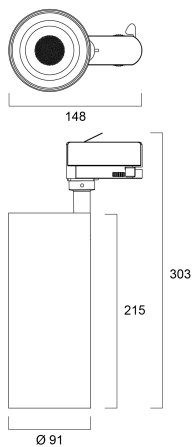

# START Track Spot Integral 5000lm 940 MB WB BLK

Artikelnummer 0005433

**SYLVANIA**

Integrated LED spotlight, Textured Black - RAL9005, simple and slick integral design with no driver box and without any visible screws, ideal for retail applications, die-cast aluminium body, passive cooling heatsink. Beam angle: 36°, additional lens 64° beam angle included, color temperature: 4000k, total system power: 54W, total fixture output: 5000 lm, LOR: 100%, colour rendering: Ra: 90 typical, IR/UV free light source without heat radiation, operating voltage: 220-240V / 50-60Hz, drive current: 1400mA, electronic driver, non-dimmable, ultra low LED flickering rate (5% or less), power factor: >0.90, electrical protection: Class I, Global Track 3 Circuit GA69 adapter suitable for Global trac 3-circuit tracks, ingress protection rating: IP20, suitable for internal environment only, horizontal rotation: 345°, vertical tilt: 90°, dimensions: Ø91x148x303, weight: 1,265kg.

### Afmetingen (mm)

### Fotometrie

Distance [m]	Cone diameter [m]	E(0°)	E(C0)	E(C180)	Illuminance [lx]
0.5	0.36	2171	1931	1899	3636
1.0	0.72	1085	965	949	909
1.5	1.08	724	644	633	404
2.0	1.44	513	453	444	277
2.5	1.80	362	319	313	180
3.0	2.16	271	239	235	110