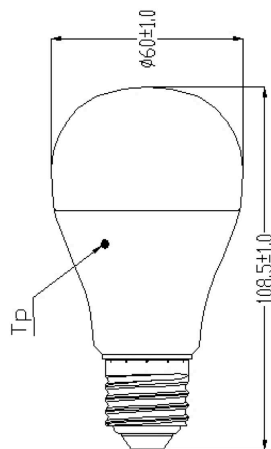

# ToLEDo GLS V6 806LM 827 E27 SL

Artikelnummer 0026672

**SYLVANIA**

- Compact and elegant design
- Suitable replacement for halogen, incandescent and compact fluorescent GLS lamps
- Instant light at the flick of a switch
- Uniform light distribution
- Good colour rendering (CRI 80)
- Perfect for hotels, restaurants, lobbies, corridors, stairwells, reception areas
- Lower maintenance costs
- A+ energy rating

### Afmetingen (mm)

## Fysieke gegevens

Lengte (mm)	112
Nominale diameter product (mm)	60
Gewicht (kg)	0.056