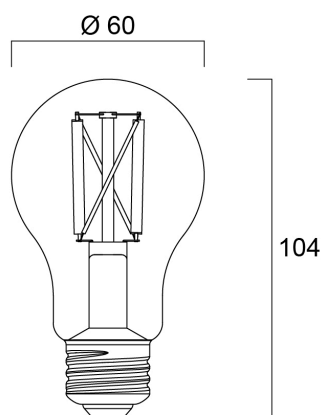

# ToLEDo RT GLS V4 ST 806LM 827 E27 SL

Artikelnummer 0027312

**SYLVANIA**

- Perfect for decorative and general lighting applications and creates a warm ambiance similar to traditional lamps
- Same look, size and functionality as incandescent lamps
- Omni-directional light distribution
- A++ energy rating
- Suitable replacement for incandescent and halogen lamps
- Gives same sparkling light effect as incandescent lamp
- Dimensionally identical to incandescent lamps - fits all fixtures
- Environment friendly - no mercury and lower CO2 emissions

### Afmetingen (mm)

## Fysieke gegevens

Lengte (mm)	104
Nominale diameter product (mm)	60
Gewicht (kg)	0.028