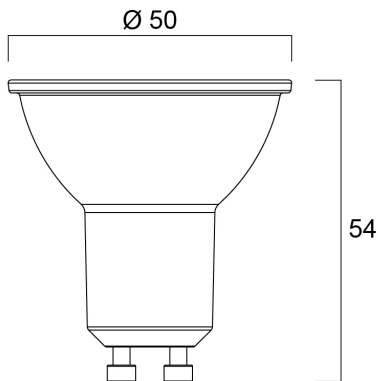

# RefLED ES50 V5 320lm 830 110° SL

Artikelnummer 0027445

**SYLVANIA**

- Compact, energy efficient and exceptional value for money product.
- Same shape and size as halogen GU10 lamp
- Compact Cluster SMD technology enabling high efficiency with halogen look
- Reduced visible heat sink from the front
- Available in 36 degree
- High lumen efficacy
- 15,000 hours average rated life
- 3 years warranty

### Afmetingen (mm)

## Fysieke gegevens

Lengte (mm)	54
Nominale diameter product (mm)	50
Gewicht (kg)	0.038