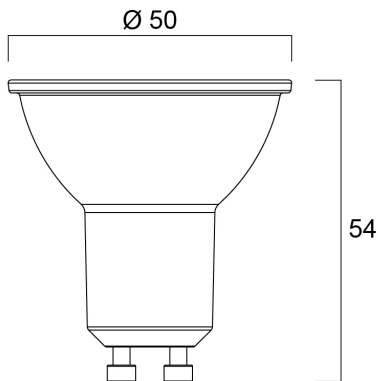

# RefLED ES50 V5 425lm 830 36° SL

Artikelnummer 0027447

**SYLVANIA**

- Compact, energy efficient and exceptional value for money product.
- Same shape and size as halogen GU10 lamp
- Compact Cluster SMD technology enabling high efficiency with halogen look
- Reduced visible heat sink from the front
- Available in 36 degree
- High lumen efficacy
- 15,000 hours average rated life
- 3 years warranty

### Afmetingen (mm)

## Fysieke gegevens

Lengte (mm)	54
Nominale diameter product (mm)	50
Gewicht (kg)	0.038