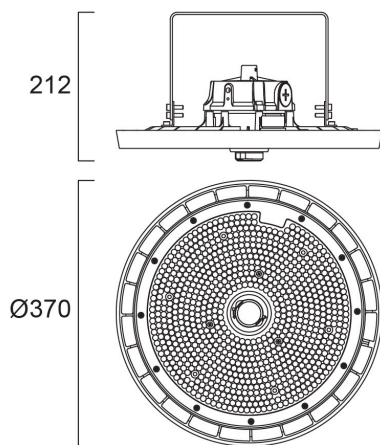

Technische gegevens

Afmetingen (mm)