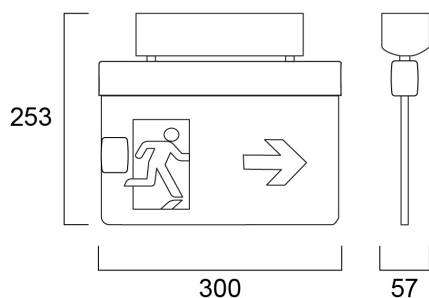

# SylSafe Exit-Mod EX V EMC MT MS

Artikelnummer 0041757

**SYLVANIA**

LiFeSafe™

SylSafe Exit-Mod EX V EMC MT MS is a ceiling mounted emergency exit sign. Comes with ISO7010 compliant legend pack. Arrows left, right, up, down and a blank sheet for single sided versions. EC legend pack is available as accessory. Viewing distance 26m. White housing colour. Maintained version for central battery systems. 1.8W, IK03, IP20. Power Factor 0.49. Class II electrical construction.

### Afmetingen (mm)

## Fysieke gegevens

Kleur behuizing	Wit
IP waarde	IP20
IK waarde	IK03
Lengte (mm)	300
Breedte (mm)	57
Hoogte (mm)	253
Gewicht (kg)	0.866