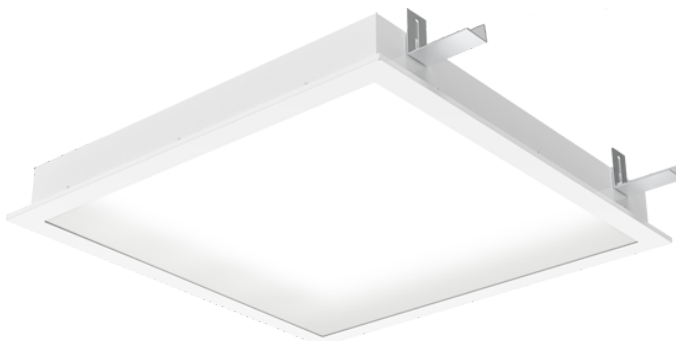

PANEL IP66 CR R 623S MSG L3 5360LM 840

Artikelnummer 0042761

SYLVANIA

LiteGuard™

PANEL IP66 CR R 623S MSG L3 5360LM 840 is a recessed LED lighting fixture designed for clean areas in hospitals, laboratories, microelectronics production, food industry, clean screwless design for easy cleaning with rounded edges of the frame eliminates the sediments and bacteriums creation, powder coated steel body with white finishing (RAL9016), diffuser made of matt tempered safety glass, 623x623x79mm luminaire dimensions, 5360lm luminous flux, 37W system power, 145lm/W efficacy, CRI Ra>80 4000K CCT light source, suitable for ambient temperatures from -20°C up to 60°C, lifespan: L80B10 70000h @Ta 30°C, L70B10 100000hr @ Ta 30°C, certified for clean areas in compliance with ISO 14644-1 class 2-9, minimum height of mounting space is 200 mm, electrical connection by means of ADELS connector, maximum cross section of wires 2,5 mm², impact protection IK08, ingress protection rating IP66/IP50 upper side of the luminaire, electrical protection Class I, non-dimmable constant current driver, 5 years warranty.

Gegevens levensduur

Gemiddelde nominale levensduur - L70 B50	100000
--	--------

Fysieke gegevens

Kleur behuizing	RAL 9016 - Traffic white / Bezel
IP waarde	IP66
IK waarde	IK08
Afwerking diffusor	Opaal
Materiaal diffusor	Gehard veiligheidsglas
Lengte (mm)	623
Breedte (mm)	623
Hoogte (mm)	79
Gewicht (kg)	12.0