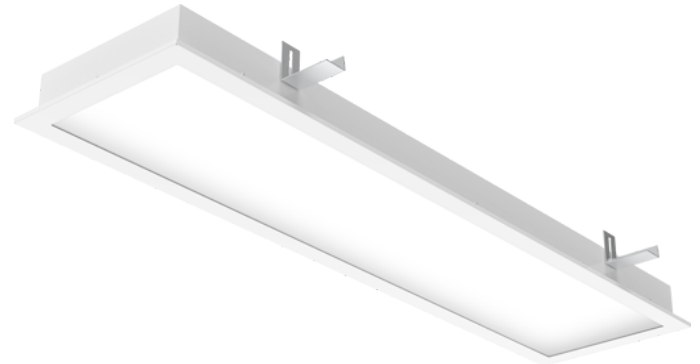

# Panel IP66 CR R 600 Mat 40W 5357lm 840 DALI EM

Artikelnummer 0042776

**SYLVANIA**

LiteGuard™

PANEL IP66 CR R 598S MSG L3 5360LM 840 DALI EM is a recessed LED lighting fixture designed for clean areas in hospitals, laboratories, microelectronics production, food industry, clean screwless design for easy cleaning with rounded edges of the frame eliminates the sediments and bacteriums creation, powder coated steel body with white finishing (RAL9016), diffuser made of matt tempered safety glass, 598x598x79mm luminaire dimensions, 5360lm luminous flux, 37W system power, 145lm/W efficacy, power consumption in EM mode 3.8W & 430lm luminous flux, CRI Ra>80 4000K CCT light source, suitable for ambient temperatures from -20°C up to 60°C, lifespan: L80B10 70000h @Ta 30°C, L70B10 100000hr @ Ta 30°C, certified for clean areas in compliance with ISO 14644-1 class 2-9, minimum height of mounting space is 200 mm, electrical connection by means of ADELS connector, maximum cross section of wires 2,5 mm<sup>2</sup>, impact protection IK08, ingress protection rating IP66/IP50 upper side of the luminaire, electrical protection Class I, DALI dimmable driver, 3-hours integrated EM, 5 years warranty.

# Panel IP66 CR R 600 Mat 40W 5357lm 840 DALI EM

Artikelnummer 0042776

**SYLVANIA**