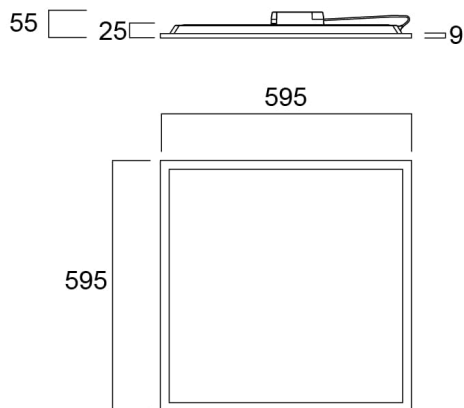

# START Panel UGR19 600x600 3800Lm 830 LILO

Artikelnummer 0042827

**SYLVANIA**

LED Panel with backlit technology, ideal for general indoor lighting applications such as breakout areas, offices and meeting rooms. Extruded aluminium frame, passive cooling. Low glaring UGR<19. RG0, 90 degree beam angle , optical system: PS diffuser with Prismatic finish. Light color temperature: 3000K Warm White, total system power: 36W , total fixture output: 3800lm, efficacy: 106 lm/W, Ra80 typical, LED chromacity: 3 step MacAdam ellipse (SDCM3), lifespan: 100,000 hours at 70% of the original output (L70B50), IR/UV free light source without heat radiation, operating voltage: 220-240V / 50-60Hz, low flicker, non dimmable driver, electrical protection: Class II. Degree of Protection: IP40/IP20, suitable for indoor environment only. Nominal size: 595x595mm, Loop in / loop out wiring, safety cables included, 25mm nominal height, White color frame, weight: 1,6Kg.

### Afmetingen (mm)

## Fysieke gegevens

Kleur behuizing	RAL 9003 - Signal white
IP waarde	IP40/20
IK waarde	IK03
Afwerking diffusor	Prismatisch
Materiaal diffusor	Overige
Lengte (mm)	595
Breedte (mm)	595
Hoogte (mm)	26
Gewicht (kg)	1.6

## Verpakkingen

EAN code	5410288428277
Enkele lengte verpakking (cm)	60.0
Enkele breedte verpakking (cm)	65.0
Hoogte eenheidsverpakking (cm)	3.8
DUN14 (inner)	15410288428274
Eenheden per omdoos	4
Lengte omdoos (cm)	69.0
Breedte omdoos (cm)	65.0
Diepte omdoos (cm)	17.0