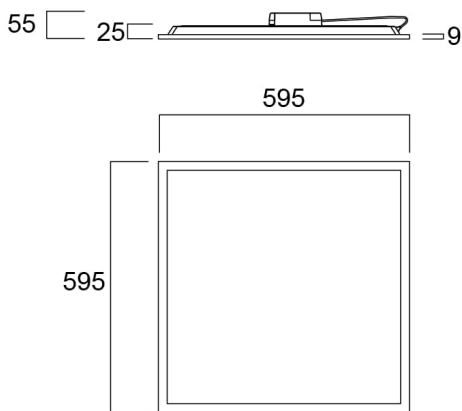

# START Panel UGR19 600x600 4000Lm 840 SSC

Artikelnummer 0042894

**SYLVANIA**

LED Panel with backlit technology, ideal for general indoor lighting applications such as breakout areas, offices and meeting rooms. Extruded aluminium frame, passive cooling. Low glaring UGR<19. RG0, 90 degree beam angle , optical system: PS diffuser with Prismatic finish. Light color temperature: 4000K Neutral White, total system power: 36W , total fixture output: 4000lm, efficacy: 111 lm/W, Ra80 typical, LED chromacity: 3 step MacAdam ellipse (SDCM3), lifespan: 100,000 hours at 70% of the original output (L70B50), IR/UV free light source without heat radiation, operating voltage: 220-240V / 50-60Hz, low flicker, SylSmart StandAlone (SCC) wireless dimmable driver, electrical protection: Class II. Degree of Protection: IP40/IP20, suitable for indoor environment only. Nominal size: 595x595mm, Loop in / loop out wiring, safety cables included, 25mm nominal height, White color frame, weight: 1,6Kg.

### Afmetingen (mm)

## Fysieke gegevens

Kleur behuizing	RAL 9003 - Signal white
IP waarde	IP40/20
IK waarde	IK03
Afwerking diffusor	Diffuus
Materiaal diffusor	Overige
Lengte (mm)	595
Breedte (mm)	595
Hoogte (mm)	25
Gewicht (kg)	1.6

## Verpakkingen

EAN code	5410288428949
Enkele lengte verpakking (cm)	70.1
Enkele breedte verpakking (cm)	60.6
Hoogte eenheidsverpakking (cm)	3.8
DUN14 (inner)	15410288428946
Eenheden per omdoos	32
Lengte omdoos (cm)	70.1
Breedte omdoos (cm)	60.6
Diepte omdoos (cm)	3.8