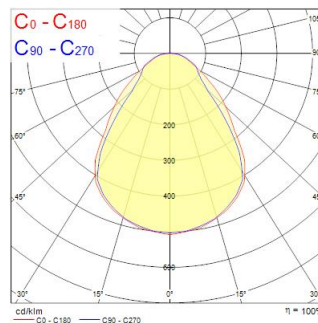

# START Panel UGR19 600x600 4000Lm 840 SSC

Artikelnummer 0042894

**SYLVANIA**

LED Panel with backlit technology, ideal for general indoor lighting applications such as breakout areas, offices and meeting rooms. Extruded aluminium frame, passive cooling. Low glaring UGR<19. RG0, 90 degree beam angle , optical system: PS diffuser with Prismatic finish. Light color temperature: 4000K Neutral White, total system power: 36W , total fixture output: 4000lm, efficacy: 111 lm/W, Ra80 typical, LED chromacity: 3 step MacAdam ellipse (SDCM3), lifespan: 100,000 hours at 70% of the original output (L70B50), IR/UV free light source without heat radiation, operating voltage: 220-240V / 50-60Hz, low flicker, SylSmart StandAlone (SCC) wireless dimmable driver, electrical protection: Class II. Degree of Protection: IP40/IP20, suitable for indoor environment only. Nominal size: 595x595mm, Loop in / loop out wiring, safety cables included, 25mm nominal height, White color frame, weight: 1,6Kg.

### Afmetingen (mm)

### Fotometrie

Distance [m]	Cone diameter [m]	E107	E108	E109	E110	E111	E112	E113	E114	E115	E116	E117	E118	E119	E120	Beam angle [°]	Illuminance [lx]
0.5	0.92	0.92	39.4°	1894	42.9°	1665										90°	8254
1.0	1.84	1.83	39.4°	473	42.9°	414										90°	2064
1.5	2.76	2.75	39.4°	315	42.9°	274										90°	917
2.0	3.68	3.67	39.4°	237	42.9°	203										90°	516
2.5	4.60	4.58	39.4°	181	42.9°	153										90°	316
3.0	5.52	5.50	39.4°	139	42.9°	113										90°	216
3.0	5.52	5.50	39.4°	139	42.9°	113										90°	216