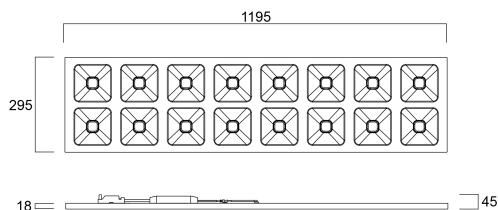

# QUADRO 1200x300 840 SSA01D

Artikelnummer 0044723

**SYLVANIA**

**PRO**<sup>TM</sup>

QUADRO 1200X300 840 SSA01D Unique stylish recessed modular LED luminaire, ideal for general indoor lighting applications such as breakout areas, offices and meeting rooms. Steel frame with integrated reflector, passive cooling. Low glaring UGR<16. RG1, 75° beam angle, optical system: white painted reflector with total internal reflection lenses. Light color temperature: 4000K (Neutral White), total system power: 35W, total fixture output: 4650lm, efficacy at max output to 133 lm/W, CRI (Ra) >80 typical, LED chromacity: 3 step MacAdam ellipse (SDCM3), lifespan: 88,000 hours at 80% of the original output (L80B20), IR/UV free light source without heat radiation, operating voltage: 220-240V / 50-60Hz, low flicker, Sylsmart Connected enabled, electrical protection: Class II. Ingress protection IP40/IP20, suitable for indoor environment only. Nominal size: 1195x295mm, Loop in / loop out wiring, safety cables included, 18mm nominal height, RAL 9003 - Signal white color frame, weight: 3,60kg.

### Afmetingen (mm)

## Fysieke gegevens

Kleur behuizing	RAL 9003 - Signal white
IP waarde	IP40/20
IK waarde	IK08
Afwerking diffusor	Overige
Materiaal diffusor	Geen
Afwerking reflector	Mat
Lengte (mm)	1195
Breedte (mm)	295
Hoogte (mm)	18
Gewicht (kg)	3.717