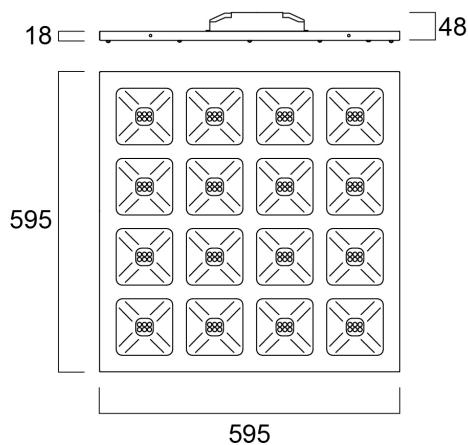

QUADRO UGR16 600x600 4600LM 840 SSC

Artikelnummer 0047027

SYLVANIA

PROTM

Unique stylish recessed modular Led luminaire, ideal for general indoor lighting applications such as breakout areas, offices and meeting rooms. Steel frame with integrated reflector, passive cooling. Low glaring UGR<16. RG1, 75 degree beam angle , optical system: white painted reflector with total internal reflection lenses. Light color temperature: 4000K Neutral White, total system power: 36W , total fixture output: 4600lm, efficacy: 128 lm/W, Ra80 typical, LED chromacity: 3 step MacAdam ellipse (SDCM3), lifespan: 77,000 hours at 80% of the original output (L80B20), IR/UV free light source without heat radiation, operating voltage: 220-240V / 50-60Hz, low flicker, SylSmart SSC dimmable driver, electrical protection: Class I. Degree of Protection: IP40/IP20, suitable for indoor environment only. Not compatible with surface mounting frames. Nominal size: 595x595mm, Loop in / loop out wiring, safety cables included, 18mm nominal height, RAL 9003 - Signal white color frame, weight: 4,8Kg.

Technische gegevens

Afmetingen (mm)

Fotometrie

| Distance [m] | Cone diameter [m] | E10% | E50% | E90% | Illuminance [lx] |
|--------------|-------------------|------|------|------|------------------|
| 0.5 | 0.74 0.75 | 5171 | 5100 | 5029 | 13486 |
| 1.0 | 1.45 1.46 | 5171 | 5100 | 5029 | 3374 |
| 1.5 | 2.22 2.24 | 5171 | 5100 | 5029 | 1500 |
| 2.0 | 2.96 2.98 | 5171 | 5100 | 5029 | 844 |
| 2.5 | 3.70 3.72 | 5171 | 5100 | 5029 | 540 |
| 3.0 | 4.44 4.47 | 5171 | 5100 | 5029 | 375 |

Distance [m] Cone diameter [m] Illuminance [lx]
 — C0 - C180 (Half beam angle: 73.4°)
 — C90 - C270 (Half beam angle: 73.0°)

QUADRO UGR16 600x600 4600LM 840 SSC

Artikelnummer 0047027

SYLVANIA

Algemene gegevens