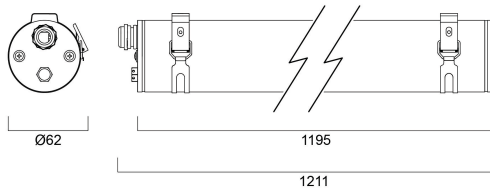

# START Waterproof Tubular 1200 IP66 4600lm 840 PE

Artikelnummer 0047182

**SYLVANIA**

START Waterproof Tubular is an aesthetically attractive integrated LED fixture. Easy to install with 304 stainless steel fixing brackets for ceiling mounting. Polyethylene housing; 4000K; 35W; 4600lm; High efficiency with 131lm/W and lumen maintenance L80:B50 of 54,000 hours lifetime. IP66; IK08; Class I; 1195mm x 70mm. Can be suspended with additional accessory (SKU 0046035).

### Afmetingen (mm)

## Fysieke gegevens

IP waarde	IP66
IK waarde	IK08
Lengte (mm)	1195
Breedte (mm)	70
Hoogte (mm)	70
Gewicht (kg)	2.5