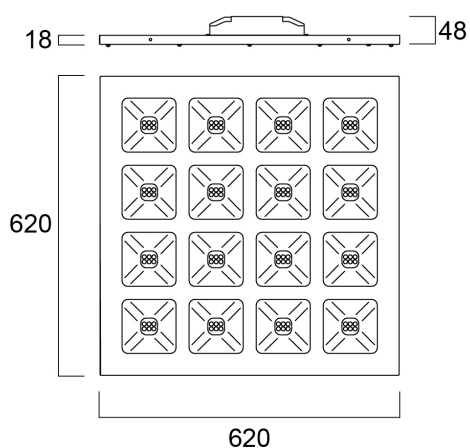

QUADRO UGR16 625x625 MULTIPOWER 2250-4650LM 840

Artikelnummer 0047256

SYLVANIA

PROTM

Unique stylish recessed modular Led luminaire, ideal for general indoor lighting applications such as breakout areas, offices and meeting rooms. Steel frame with integrated reflector, passive cooling. Low glaring UGR<16. RG1, 75 degree beam angle , optical system: white painted reflector with total internal reflection lenses. Light color temperature: 4000K Neutral White, total system power: 34W , total fixture output: 4650lm, efficacy: 150 lm/W, Ra80 typical, LED chromacity: 3 step MacAdam ellipse (SDCM3), lifespan: 77,000 hours at 80% of the original output (L80B20), IR/UV free light source without heat radiation, operating voltage: 220-240V / 50-60Hz, low flicker, non-dimmable 8-step Multipower driver (15W 2250lm, 18W 2650lm, 21W 3150lm, 24W 3500lm, 27W 3950lm, 30W 4250lm, 32W 4500lm, 34W 4650lm), electrical protection: Class II. Degree of Protection: IP40/IP20, suitable for indoor environment only. Nominal size: 620x620mm, Loop in / loop out wiring, safety cables included, 18mm nominal height, RAL 9003 - Signal white color frame, weight: 3,4Kg.

QUADRO UGR16 625x625 MULTIPOWER 2250-4650LM 840

Artikelnummer 0047256

SYLVANIA

Technische gegevens

Afmetingen (mm)

Fotometrie

Distance [m]	Cone diameter [m]	Beam diameter [m]	Illuminance [lx]
0.5	0.75 0.75	0.75 0.75	840 1680
1.0	1.49 1.50	1.49 1.50	180 413
1.5	2.24 2.25	2.24 2.25	73 134
2.0	2.98 3.00	2.98 3.00	41 103
2.5	3.73 3.75	3.73 3.75	23 68
3.0	4.47 4.50	4.47 4.50	13 48