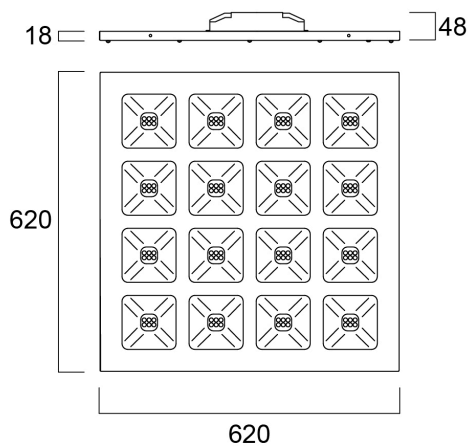

QUADRO UGR16 625x625 DALI 4600LM 840

Artikelnummer 0047258

SYLVANIA

PROTM

Unique stylish recessed modular Led luminaire, ideal for general indoor lighting applications such as breakout areas, offices and meeting rooms. Steel frame with integrated reflector, passive cooling. Low glaring UGR<16. RG1, 75 degree beam angle , optical system: white painted reflector with total internal reflection lenses. Light color temperature: 4000K Neutral White, total system power: 36W , total fixture output: 4600lm, efficacy: 128 lm/W, Ra80 typical, LED chromacity: 3 step MacAdam ellipse (SDCM3), lifespan: 77,000 hours at 80% of the original output (L80B20), IR/UV free light source without heat radiation, operating voltage: 220-240V / 50-60Hz, low flicker, DALI dimmable driver, electrical protection: Class I. Degree of Protection: IP40/IP20, suitable for indoor environment only. Nominal size: 620x620mm, Loop in / loop out wiring, safety cables included, 18mm nominal height, RAL 9003 - Signal white color frame, weight: 5Kg.

Technische gegevens

Afmetingen (mm)

Fotometrie

Distance [m]	Cone diameter [m]	Beam diameter [m]	Illuminance [lx]
0.5	0.74 0.75	0.71 0.72	1346 554
1.0	1.45 1.46	1.42 1.43	3374 695
1.5	2.22 2.24	2.18 2.20	1500 382
2.0	2.96 2.98	2.90 2.92	844 223
2.5	3.70 3.72	3.62 3.64	540 141
3.0	4.44 4.47	4.34 4.37	375 96

Distance [m] Cone diameter [m] Illuminance [lx]
 — C0 - C180 (Half beam angle: 73.4°)
 — C90 - C270 (Half beam angle: 73.0°)

QUADRO UGR16 625x625 DALI 4600LM 840

Artikelnummer 0047258

SYLVANIA

Algemene gegevens

QUADRO UGR16 625x625 DALI 4600LM 840

Artikelnummer 0047258

SYLVANIA

Fysieke gegevens

Kleur behuizing	RAL 9003 - Signal white
IP waarde	IP40/20
IK waarde	IK08
Afwerking diffusor	Transparant
Materiaal diffusor	Geen
Lengte (mm)	620
Breedte (mm)	620
Hoogte (mm)	18.8
Gewicht (kg)	5.02
Vrije inbouwhoogte (mm)	60