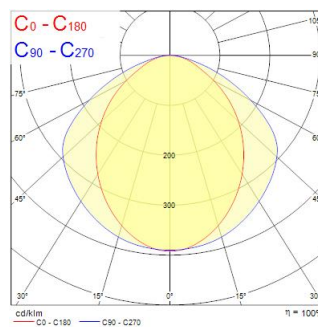

Fotometrie

Distance [m]	Cone diameter [m]	Beam angle [°]	Beam diameter [m]	Illuminance [lx]
0.5	1.73 1.00	90°	1.00	633
1.0	3.45 2.01	90°	2.01	158
1.5	5.18 3.01	90°	3.01	78
2.0	6.90 4.01	90°	4.01	45
2.5	8.63 5.02	90°	5.02	27
3.0	10.35 6.02	90°	6.02	15

Distance [m]   Cone diameter [m]   Illuminance [lx]
— C0 - C180 (Half beam angle: 90.2°)
— C90 - C270 (Half beam angle: 119.9°)