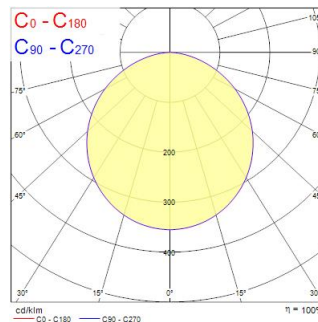

Fotometrie

Distance [m]	Cone diameter [m]	Beam angle [°]	Beam diameter [m]	Illuminance [lx]
0.5	1.47	111.4°	322	292
1.0	2.93	111.4°	813	73
1.5	4.40	111.4°	361	32
2.0	5.86	111.4°	203	18
2.5	7.33	111.4°	130	12
3.0	8.80	111.4°	90	8

Distance [m] Cone diameter [m] Illuminance [lx]
C0 - C180 (Half beam angle: 111.4°)