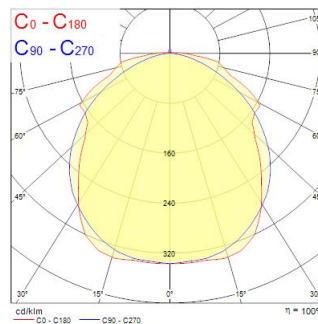

Fotometrie

Distance [m]	Cone diameter [m]	Beam diameter [m]	Illuminance [lx]
0.5	1.40 1.26	0.70 0.63	2709 3600
1.0	2.80 2.51	1.40 1.26	677 1440
1.5	4.21 3.76	2.10 1.89	411 290
2.0	5.61 5.01	2.80 2.51	232 162
2.5	7.01 6.26	3.50 3.13	146 108
3.0	8.41 7.52	4.20 3.76	103 76

Distance [m]   Cone diameter [m]   Illuminance [lx]
— C0 - C180 (Half beam angle: 102.0°)
— C90 - C270 (Half beam angle: 108.0°)