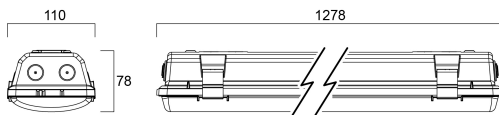

# START Waterproof Twin 1200 IP65 EM 4800lm 840

Artikelnummer 0067954

**SYLVANIA**

Start Waterproof, integrated LED weatherproof luminaire, with UV stabilized flat diffuser and linear prisms designed to achieve uniform lit appearance, optimise light output and to reduce glare, 301 stainless steel diffuser clips and fixing brackets for surface mounting. Polycarbonate housing, Polycarbonate diffuser, 4800 lm, 42 W, 115 lm/W, 4000 K, drive current 1050 mA, Non dimmable, 3 hours emergency, CRI80, IP65, IK08, Class I, nominal average life (h):50000, 1278 mm x 110 mm x 78 mm ,energy class: A++ A+ A, D-mark

### Afmetingen (mm)

## Fysieke gegevens

Kleur behuizing	Grey
IP waarde	IP65
IK waarde	IK08
Afwerking diffusor	Transparant
Materiaal diffusor	PC Polycarbonaat
Lengte (mm)	1278
Breedte (mm)	110
Hoogte (mm)	78
Gewicht (kg)	2.06