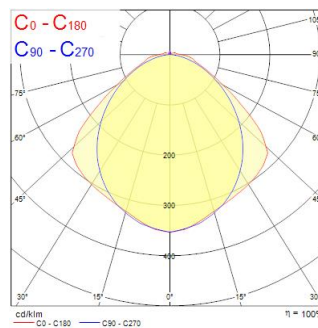

Fotometrie

Distance [m]	Cone diameter [m]	Beam diameter [m]	Illuminance [lx]
0.5	1.13 1.42	0.71 0.89	200 41
1.0	2.26 2.84	1.42 1.78	71 10
1.5	3.39 4.26	2.13 2.67	31 6
2.0	4.52 5.67	2.84 3.54	15 3
2.5	5.65 7.09	3.54 4.41	11 1
3.0	6.78 8.51	4.25 5.29	9 1

Distance [m]   Cone diameter [m]   Illuminance [lx]
— C0 - C180 (Half beam angle: 105.0°)
— C90 - C270 (Half beam angle: 97.0°)