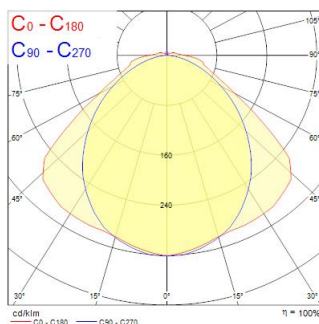

Fotometrie

Distance [m]	Cone diameter [m]	Beam diameter [m]	Illuminance [lx]
0.5	1.14 1.55	0.71 0.96	9085 1299
1.0	2.28 3.10	1.42 1.92	2266 525
1.5	3.43 4.66	2.13 2.88	1007 166
2.0	4.57 6.21	2.84 3.91	567 88
2.5	5.71 7.76	3.55 4.84	363 58
3.0	6.85 9.31	4.26 5.73	252 41

Distance [m]   Cone diameter [m]   Illuminance [lx]
— C0 - C180 (Half beam angle: 114.6°)
— C90 - C270 (Half beam angle: 97.6°)