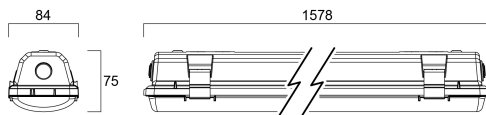

START Waterproof Single 1500 IP65 EM 4000lm 840

Artikelnummer 0067961

SYLVANIA

Start Waterproof, integrated LED weatherproof luminaire, with UV stabilized flat diffuser and linear prisms designed to achieve uniform lit appearance, optimise light output and to reduce glare, 301 stainless steel diffuser clips and fixing brackets for surface and wall mounting. Polycarbonate housing, Polycarbonate diffuser, 3950lm, 37 W, 107 lm/W, 4000 K, drive current 1050 mA, non dimmable, 3 hours emergency, CRI 80, IP65, IK08, Class I, nominal average life (h): 50000, 1578mm x 84mm x 75mm, energy class: A++ A+ A, D-mark

Technische gegevens

Afmetingen (mm)

Fotometrie

0,5	1,39	50%	503
	1,37	E/C90 54.3°	540
1,0	2,78	50%	1357
	2,75	E/C90 54.3°	138
1,5	4,17	50%	603
	4,10	E/C90 54.3°	60
2,0	5,57	50%	330
	5,47	E/C90 54.3°	35
2,5	6,96	50%	217
	6,83	E/C90 54.3°	22
3,0	8,35	50%	151
	8,20	E/C90 54.3°	15

Distance [m] Cone diameter [m] Illuminance [lx]

— C0 - C180 (Half beam angle: 107.6°)

— C90 - C270 (Half beam angle: 108.6°)

START Waterproof Single 1500 IP65 EM 4000lm 840

Artikelnummer 0067961

SYLVANIA

Algemene gegevens

Fysieke gegevens

Kleur behuizing	Grey
IP waarde	IP65
IK waarde	IK08
Afwerking diffusor	Transparant
Materiaal diffusor	PC Polycarbonaat
Lengte (mm)	1578
Breedte (mm)	84
Hoogte (mm)	75
Gewicht (kg)	2.26

Verpakkingen