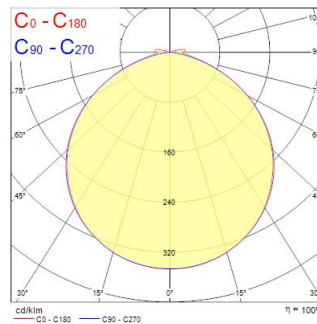

Fotometrie

Distance [m]	Cone diameter [m]	Beam angle [°]	Beam diameter [m]	Illuminance [lx]
0.5	1.48	111.2°	1.46	533
1.0	2.95	111.2°	2.92	133
1.5	4.43	111.2°	4.36	59
2.0	5.91	111.2°	5.84	36
2.5	7.38	111.2°	7.30	22
3.0	8.86	111.2°	8.76	15

Distance [m]   Cone diameter [m]   Illuminance [lx]
— C0 - C180 (half beam angle: 111.2°)
— C90 - C270 (half beam angle: 111.9°)