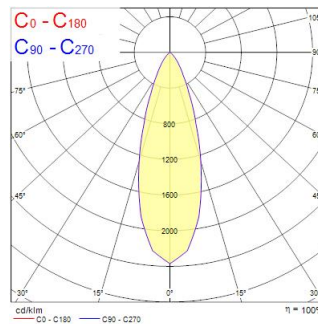

## Technische gegevens

### Afmetingen (mm)

### Fotometrie

Distance [m]	Cone diameter [m]	Beam diameter [m]	Beam angle [°]	Illuminance [lx]
0.5	0.30	0.20	16.8°	2009
1.0	0.60	0.40	16.8°	502
1.5	0.90	0.60	16.8°	287
2.0	1.19	0.80	16.8°	156
2.5	1.49	1.00	16.8°	81
3.0	1.79	1.20	16.8°	47

Distance [m] Cone diameter [m] Illuminance [lx]  
 — C0 - C180 (Half beam angle: 33.2°)