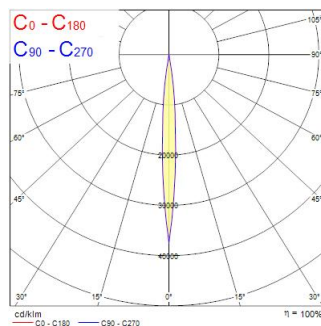

## Technische gegevens

### Afmetingen (mm)

### Fotometrie

Distance [m]	Cone diameter [m]	Beam diameter [m]	Beam diameter [m]	Illuminance [lx]
0.5	0.52	50°	27.4"	610
		50°	27.4"	210
1.0	1.04	50°	27.4"	150
		50°	27.4"	50
1.5	1.56	50°	27.4"	90
		50°	27.4"	20
2.0	2.07	50°	27.4"	30
		50°	27.4"	10
2.5	2.59	50°	27.4"	20
		50°	27.4"	5
3.0	3.11	50°	27.4"	10
		50°	27.4"	5

Distance [m] Cone diameter [m] Illuminance [lx]  
 — C0 - C180 (Half beam angle: 54.8°)