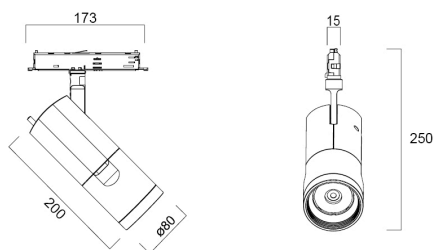

Beacon CRI97 18W 1625lm 3000K Medium O/B Dim Zwart

Artikelnummer 2062464

Concord

Simple and slick integral design with no driver box and without any visible screws New technology utilization for improved performance Invisible in-track adaptor for an impressive architectural look Extremely precise light beams due to the high-quality lenses ø80mm die-cast aluminium body, Fix beam angle: 36°, Textured black finishing colour Light color temperature: 3000K, warm light System power: 18W, Fixture lumen output: 1625lm, efficacy: 90lm/W, Ra97 typical, LED chromacity: 2 step MacAdam ellipse LED source (SDCM2), IR/UV free light source without heat radiation Operating voltage 220-240V / 50-60Hz, dimmable via on-board potentiometer, Suitable for installation on 3-circuit tracks, please check compatibility list on the instruction sheet. Compatible with OneTrack Electrical protection: Class II. Degree of protection: IP20, suitable for indoor environment only Horizontal rotation: 355°, vertical tilt: 90° Nominal product dimensions: D.80mmx200mm 5 years warranty. Suitable for track mounting

Technische gegevens

Afmetingen (mm)

Fotometrie

Distance [m]	Cone diameter [m]	Beam diameter [m]	Illuminance [lx]
0.5	0.33	Ø171	15328
		Ø120	18.1°
1.0	0.65	Ø171	3852
		Ø120	18.1°
1.5	0.96	Ø171	1703
		Ø120	18.1°
2.0	1.31	Ø171	988
		Ø120	18.1°
2.5	1.63	Ø171	613
		Ø120	18.1°
3.0	1.96	Ø171	422
		Ø120	18.1°

Distance [m] Cone diameter [m] Illuminance [lx]
 — C0 - C180 (Half beam angle: 36.2°)

Beacon CRI97 18W 1625lm 3000K Medium O/B Dim Zwart

Artikelnummer 2062464

Concord

Algemene gegevens

Productnaam	Beacon CRI97 18W 1625lm 3000K Medium O/B Dim Zwart
Technologie	LED
Lampvoet	N/A
Behuizing	Aluminium
Montage	Railmontage
Geïntegreerde aanwezigheidssensor	NONE
Type armatuur (open/gesloten)	Ingesloten
Algemene toepassing	Musea & Galeriers, Retail, Horeca
Omgevingstemperatuur (°C)	-10°C...+35°C
Virtual assistant compatibility	N/A
ETIM klasse	EC001744
Garantie	5 jaar