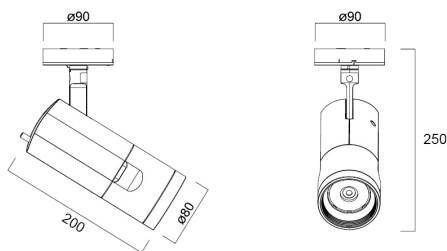

Beacon CRI97 18W 1525lm 3000K SM Breed O/B Dim Wit

Artikelnummer 2062476

Concord

Simple and slick integral design with no driver box and without any visible screws New technology utilization for improved performance Extremely precise light beams due to the high-quality lenses ø80mm die-cast aluminium body, Fix beam angle: 55°, Textured white finishing colour Light color temperature: 3000K, warm light System power: 18W, Fixture lumen output: 1525lm, efficacy: 85lm/W, Ra97 typical, LED chromacity: 2 step MacAdam ellipse LED source (SDCM2), IR/UV free light source without heat radiation Operating voltage 220-240V / 50-60Hz, dimmable via on-board potentiometer, Surface mounting with surface mounting base. Electrical protection: Class II. Degree of protection: IP20, suitable for indoor environment only Horizontal rotation: 355°, vertical tilt: 90° Nominal product dimensions: D.80mmx200mm 5 years warranty. Suitable for ceiling surface mounting, and wall surface mounting

Technische gegevens

Afmetingen (mm)

Fotometrie

0.5	0.52 0.53	5071 E/C90 27.8° 2996 E/C00 27.7° 2977
1.0	1.05 1.06	2143 E/C90 27.8° 749 E/C00 27.7° 734
1.5	1.57 1.58	952 E/C90 27.8° 333 E/C00 27.7° 321
2.0	2.09 2.10	536 E/C90 27.8° 197 E/C00 27.7° 186
2.5	2.61 2.63	343 E/C90 27.8° 133 E/C00 27.7° 119
3.0	3.14 3.15	230 E/C90 27.8° 83 E/C00 27.7° 83

Distance [m] Cone diameter [m] Illuminance [lx]

— C0 - C180 (Half beam angle: 95.4°)
— C90 - C270 (Half beam angle: 55.2°)

Beacon CRI97 18W 1525lm 3000K SM Breed O/B Dim Wit

Artikelnummer 2062476

Concord

Algemene gegevens

Artikelnummer 2062476

Concord

Fysieke gegevens

Kleur behuizing	RAL 9016 - Traffic white / Bezel
IP waarde	IP20
IK waarde	IK02
Afwerking diffusor	Overige
Materiaal diffusor	PMMA Acryl
Afwerking reflector	Not Applicable
Lengte (mm)	200
Breedte (mm)	80
Hoogte (mm)	250
Gewicht (kg)	1.2