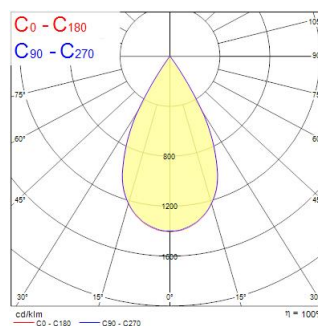

Beacon CRI97 18W 1525lm 3000K SM Breed O/B Dim Wit

Artikelnummer 2062476

Concord

Simple and slick integral design with no driver box and without any visible screws New technology utilization for improved performance Extremely precise light beams due to the high-quality lenses ø80mm die-cast aluminium body, Fix beam angle: 55°, Textured white finishing colour Light color temperature: 3000K, warm light System power: 18W, Fixture lumen output: 1525lm, efficacy: 85lm/W, Ra97 typical, LED chromacity: 2 step MacAdam ellipse LED source (SDCM2), IR/UV free light source without heat radiation Operating voltage 220-240V / 50-60Hz, dimmable via on-board potentiometer, Surface mounting with surface mounting base. Electrical protection: Class II. Degree of protection: IP20, suitable for indoor environment only Horizontal rotation: 355°, vertical tilt: 90° Nominal product dimensions: D.80mmx200mm 5 years warranty. Suitable for ceiling surface mounting, and wall surface mounting

Technische gegevens

Afmetingen (mm)

Fotometrie

0.5	0.52 0.53	5071 E/C90 27.8° 2996 E/C00 27.7° 2977
1.0	1.05 1.06	2143 E/C90 27.8° 749 E/C00 27.7° 734
1.5	1.57 1.58	952 E/C90 27.8° 333 E/C00 27.7° 321
2.0	2.09 2.10	536 E/C90 27.8° 197 E/C00 27.7° 186
2.5	2.61 2.63	343 E/C90 27.8° 133 E/C00 27.7° 119
3.0	3.14 3.15	230 E/C90 27.8° 83 E/C00 27.7° 83

Distance [m] Cone diameter [m] Illuminance [lx]

— C0 - C180 (Half beam angle: 95.4°)
— C90 - C270 (Half beam angle: 55.2°)

Beacon CRI97 18W 1525lm 3000K SM Breed O/B Dim Wit

Artikelnummer 2062476

Concord

Algemene gegevens

Optische gegevens

Lumenstroom armatuur (lm)	1525
Efficiëntie armatuur lm/W	85
LOR (%)	100
Kleurtemperatuur (K)	3000
Lichtkleur	Warmwit
CRI (Ra)	97
Initiële kleurvariatie (SDCM)	SDCM2
Luminous Intensity (cd)	1525
Bundel breedte (°)	55
Type licht distributie	Symmetric
Fotobiologische risicogroep	RG1