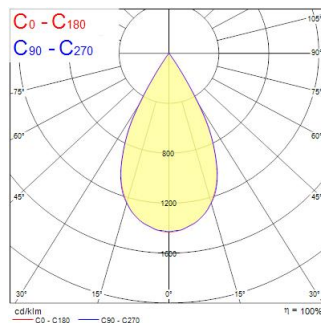

Fotometrie

Distance [m]	Cone diameter [m]	E171	E180	E190	E200	E210	E220	E230	E240	E250	E260	E270	E280	E290	E300	Illuminance [lx]
0.5	0.82 0.82	1785	1785	1785	1785	1785	1785	1785	1785	1785	1785	1785	1785	1785	1785	3570
1.0	1.64 1.64	1785	1785	1785	1785	1785	1785	1785	1785	1785	1785	1785	1785	1785	1785	892
1.5	1.96 1.96	1785	1785	1785	1785	1785	1785	1785	1785	1785	1785	1785	1785	1785	1785	397
2.0	2.08 2.07	1785	1785	1785	1785	1785	1785	1785	1785	1785	1785	1785	1785	1785	1785	248
2.5	2.60 2.59	1785	1785	1785	1785	1785	1785	1785	1785	1785	1785	1785	1785	1785	1785	157
3.0	3.12 3.11	1785	1785	1785	1785	1785	1785	1785	1785	1785	1785	1785	1785	1785	1785	98

Distance [m] Cone diameter [m]
— C0 - C180 (Half beam angle: 84.9°)
— C90 - C270 (Half beam angle: 55.0°)