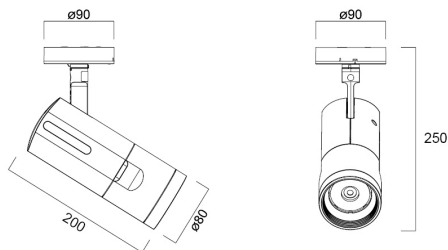

Technische gegevens

Afmetingen (mm)