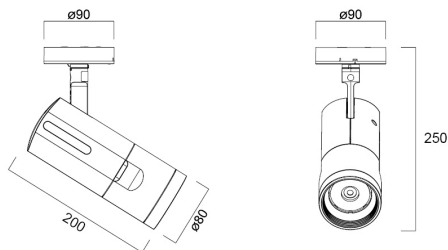

Beacon CRI97 18W 1600lm 4000K SM Breed SSC Wit

Artikelnummer 2062513

Concord

Simple and slick integral design with no driver box and without any visible screws. New technology utilization for improved performance. Extremely precise light beams due to the high-quality lenses. $\varnothing 80\text{mm}$ die-cast aluminium body, Fix beam angle: 55° , Textured white finishing colour. Light color temperature: 4000K, natural light. System power: 18W, Fixture lumen output: 1600lm, efficacy: 89lm/W, Ra97 typical, LED chromacity: 2 step MacAdam ellipse LED source (SDCM2), IR/UV free light source without heat radiation. Operating voltage 220-240V / 50-60Hz, electronic driver, dimmable via SylSmart. Standalone SSC. Surface mounting with surface mounting base. Electrical protection: Class II. Degree of protection: IP20, suitable for indoor environment only. Horizontal rotation: 355° , vertical tilt: 90° . Nominal product dimensions: $D.80\text{mm} \times 200\text{mm}$. 5 years warranty. Suitable for ceiling surface mounting, and wall surface mounting.

Technische gegevens

Afmetingen (mm)

Fotometrie

Distance [m]	Cone diameter [m]	Beam diameter [m]	Illuminance [lx]
0.5	0.54	$\varnothing 0.71$	808
1.0	1.07	$\varnothing 1.42$	202
1.5	1.61	$\varnothing 2.13$	80
2.0	2.14	$\varnothing 2.84$	40
2.5	2.68	$\varnothing 3.55$	24
3.0	3.22	$\varnothing 4.26$	16

Distance [m] Cone diameter [m] Illuminance [lx]
 — C0 - C180 (Half beam angle: 56.4°)

Beacon CRI97 18W 1600lm 4000K SM Breed SSC Wit

Artikelnummer 2062513

Concord

Algemene gegevens

Productnaam	Beacon CRI97 18W 1600lm 4000K SM Breed SSC Wit
Technologie	LED
Lampvoet	N/A
Behuizing	Aluminium
Montage	Plafondopbouw, Wandopbouw
Geïntegreerde aanwezigheidssensor	NONE
Type armatuur (open/gesloten)	Ingesloten
Algemene toepassing	Musea & Galeries, Retail, Horeca
Omgevingstemperatuur (°C)	-10°C...+35°C
Virtual assistant compatibility	N/A
ETIM klasse	EC001744
Garantie	5 jaar