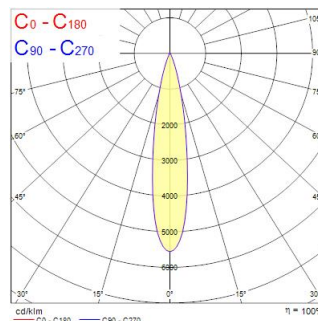

Beacon CRI97 18W 1575lm 2700K Smal DALI Wit

Artikelnummer 2062523

Concord

Simple and slick integral design with no driver box and without any visible screws New technology utilization for improved performance Invisible in-track adaptor for an impressive architectural look Extremely precise light beams due to the high-quality lenses ø80mm die-cast aluminium body, Fix beam angle: 19°, Textured white finishing colour Light color temperature: 2700K, candle light System power: 18W, Fixture lumen output: 1575lm, efficacy: 88lm/W, Ra97 typical, LED chromacity: 2 step MacAdam ellipse LED source (SDCM2), IR/UV free light source without heat radiation Operating voltage 220-240V / 50-60Hz, electronic driver, DALI dimmable Suitable for installation on 3-circuit tracks, please check compatibility list on the instruction sheet. Compatible with OneTrack Electrical protection: Class II. Degree of protection: IP20, suitable for indoor environment only Horizontal rotation: 355°, vertical tilt: 90° Nominal product dimensions: D.80mmx200mm 5 years warranty. Suitable for track mounting

Technische gegevens

Afmetingen (mm)

Fotometrie

Distance [m]	Cone diameter [m]	Beam diameter [m]	Beam diameter [m]	Illuminance [lx]
0.5	0.17 0.17	0.07 0.07	0.07 0.07	3487 1813 1899
1.0	0.35 0.34	0.14 0.14	0.14 0.14	874 428 438
1.5	0.52 0.51	0.21 0.21	0.21 0.21	387 188 188
2.0	0.69 0.68	0.28 0.28	0.28 0.28	217 131 132
2.5	0.86 0.85	0.35 0.35	0.35 0.35	139 83 80
3.0	1.04 1.03	0.42 0.42	0.42 0.42	82 47 47

Optische gegevens

Lumenstroom armatuur (lm)	1575
Efficiëntie armatuur lm/W	88
LOR (%)	100
Kleurtemperatuur (K)	2700
Lichtkleur	Candlelight
CRI (Ra)	97
Initiële kleurvariatie (SDCM)	SDCM2
Luminous Intensity (cd)	1575
Bundel breedte (°)	19
Type licht distributie	Symmetric
Fotobiologische risicogroep	RG1