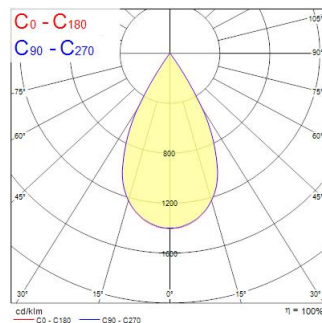

Beacon CRI97 18W 1525lm 3000K Breed DALI Wit

Artikelnummer 2062530

Concord

Simple and slick integral design with no driver box and without any visible screws New technology utilization for improved performance Invisible in-track adaptor for an impressive architectural look Extremely precise light beams due to the high-quality lenses ø80mm die-cast aluminium body, Fix beam angle: 55°, Textured white finishing colour Light color temperature: 3000K, warm light System power: 18W, Fixture lumen output: 1525lm, efficacy: 85lm/W, Ra97 typical, LED chromacity: 2 step MacAdam ellipse LED source (SDCM2), IR/UV free light source without heat radiation Operating voltage 220-240V / 50-60Hz, electronic driver, DALI dimmable Suitable for installation on 3-circuit tracks, please check compatibility list on the instruction sheet. Compatible with OneTrack Electrical protection: Class II. Degree of protection: IP20, suitable for indoor environment only Horizontal rotation: 355°, vertical tilt: 90° Nominal product dimensions: D.80mmx200mm 5 years warranty. Suitable for track mounting

Technische gegevens

Afmetingen (mm)

Fotometrie

Distance [m]	Cone diameter [m]	Beam diameter [m]	Beam diameter [ft]	Beam diameter [in]	Illuminance [lx]
0.5	0.52	0.53	1.74	1.75	8571
			27.8"	27.9"	2096
			27.8"	27.9"	2097
1.0	1.05	1.06	3.44	3.46	2143
			27.8"	27.9"	158
			27.8"	27.9"	144
1.5	1.57	1.58	5.14	5.16	902
			27.8"	27.9"	93
			27.8"	27.9"	91
2.0	2.09	2.10	6.85	6.87	538
			27.8"	27.9"	167
			27.8"	27.9"	156
2.5	2.61	2.63	8.56	8.58	343
			27.8"	27.9"	132
			27.8"	27.9"	119
3.0	3.14	3.15	10.27	10.29	238
			27.8"	27.9"	93
			27.8"	27.9"	85

Optische gegevens

Lumenstroom armatuur (lm)	1525
Efficiëntie armatuur lm/W	85
LOR (%)	100
Kleurtemperatuur (K)	3000
Lichtkleur	Warmwit
CRI (Ra)	97
Initiële kleurvariatie (SDCM)	SDCM2
Luminous Intensity (cd)	1525
Bundel breedte (°)	55
Type licht distributie	Symmetric
Fotobiologische risicogroep	RG1