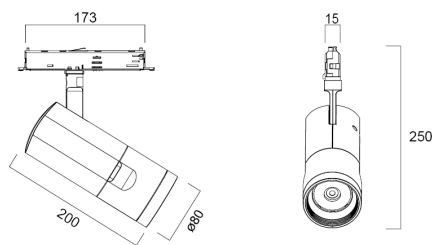

Beacon CRI97 18W 1600lm 4000K Breed DALI Zwart

Artikelnummer 2062540

Concord

Simple and slick integral design with no driver box and without any visible screws New technology utilization for improved performance Invisible in-track Adaptor for an impressive architectural look Extremely precise light beams due to the high-quality lenses ø80mm die-cast aluminium body, Fix beam angle: 55° , Textured black finishing colour Light color temperature: 4000K, natural light System power: 18W, Fixture lumen output: 1600lm, efficacy: 89lm/W, Ra97 typical, LED chromacity: 2 step MacAdam ellipse LED source (SDCM2), IR/UV free light source without heat radiation Operating voltage 220-240V / 50-60Hz, electronic driver, DALI dimmable Suitable for installation on 3-circuit tracks, please check compatibility list on the instruction sheet. Compatible with OneTrack Electrical protection: Class II. Degree of protection: IP20, suitable for indoor environment only Horizontal rotation: 355°, vertical tilt: 90° Nominal product dimensions: D.80mmx200mm 5 years warranty. Suitable for track mounting

Technische gegevens

Afmetingen (mm)

Fotometrie

0.5	0.54	507 E:CO 28.2°	540 389
1.0	1.07	507 E:CO 28.2°	210 152
1.5	1.61	507 E:CO 28.2°	89 65
2.0	2.14	507 E:CO 28.2°	55 40
2.5	2.68	507 E:CO 28.2°	38 28
3.0	3.22	507 E:CO 28.2°	28 20

Distance [m] Cone diameter [m] Illuminance [lx]

— C0 - C180 (half beam angle: 56.4°)

Beacon CRI97 18W 1600lm 4000K Breed DALI Zwart

Artikelnummer 2062540

Concord

Algemene gegevens

Productnaam	Beacon CRI97 18W 1600lm 4000K Breed DALI Zwart
Technologie	LED
Lampvoet	N/A
Behuizing	Aluminium
Montage	Railmontage
Geïntegreerde aanwezigheidssensor	NONE
Type armatuur (open/gesloten)	Ingesloten
Algemene toepassing	Musea & Galeriers, Retail, Horeca
Omgevingstemperatuur (°C)	-10°C...+35°C
Virtual assistant compatibility	N/A
ETIM klasse	EC001744
Garantie	5 jaar