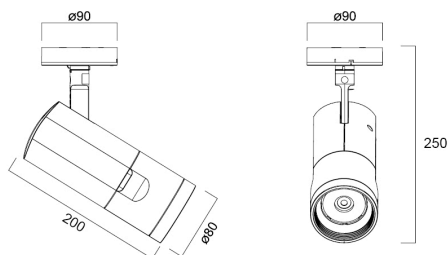

# Beacon CRI97 18W 1625lm 3000K SM Medium DALI Wit

Artikelnummer 2062545

Concord

Simple and slick integral design with no driver box and without any visible screws New technology utilization for improved performance Extremely precise light beams due to the high-quality lenses ø80mm die-cast aluminium body, Fix beam angle: 36° , Textured white finishing colour Light color temperature: 3000K, warm light System power: 18W, Fixture lumen output: 1625lm, efficacy: 90lm/W, Ra97 typical, LED chromacity: 2 step MacAdam ellipse LED source (SDCM2), IR/UV free light source without heat radiation Operating voltage 220-240V / 50-60Hz, electronic driver, DALI dimmable Surface mounting with surface mounting base. Electrical protection: Class II. Degree of protection: IP20, suitable for indoor environment only Horizontal rotation: 355°, vertical tilt: 90° Nominal product dimensions: D.80mmx200mm 5 years warranty. Suitable for ceiling surface mounting, and wall surface mounting

### Afmetingen (mm)

## Fysieke gegevens

Kleur behuizing	RAL 9016 - Traffic white / Bezel
IP waarde	IP20
IK waarde	IK02
Afwerking diffusor	Overige
Materiaal diffusor	PMMA Acryl
Afwerking reflector	Not Applicable
Lengte (mm)	200
Breedte (mm)	80
Hoogte (mm)	250
Gewicht (kg)	1.2