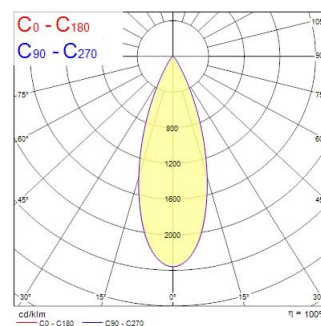

# Beacon CRI97 18W 1625lm 3000K SM Medium DALI Wit

Artikelnummer 2062545

Concord

Simple and slick integral design with no driver box and without any visible screws New technology utilization for improved performance Extremely precise light beams due to the high-quality lenses ø80mm die-cast aluminium body, Fix beam angle: 36° , Textured white finishing colour Light color temperature: 3000K, warm light System power: 18W, Fixture lumen output: 1625lm, efficacy: 90lm/W, Ra97 typical, LED chromacity: 2 step MacAdam ellipse LED source (SDCM2), IR/UV free light source without heat radiation Operating voltage 220-240V / 50-60Hz, electronic driver, DALI dimmable Surface mounting with surface mounting base. Electrical protection: Class II. Degree of protection: IP20, suitable for indoor environment only Horizontal rotation: 355°, vertical tilt: 90° Nominal product dimensions: D.80mmx200mm 5 years warranty. Suitable for ceiling surface mounting, and wall surface mounting

### Afmetingen (mm)

### Fotometrie

Distance [m]	Cone diameter [m]	E10%	E20%	E50%	E90%	Illuminance [lx]
0.5	0.33	1525	1511	1500	1489	9615
1.0	0.65	3832	3804	3770	3736	2404
1.5	0.96	1703	1689	1676	1663	1069
2.0	1.31	968	956	944	932	614
2.5	1.63	613	603	593	583	385
3.0	1.96	429	420	411	402	269

Distance [m] Cone diameter [m] Illuminance [lx]  
 — C0 - C180 (Half beam angle: 36.2°)