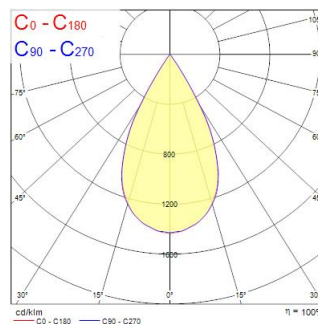

Beacon CRI97 18W 1250lm 2700K SM Breed DALI Wit

Artikelnummer 2062547

Concord

Simple and slick integral design with no driver box and without any visible screws New technology utilization for improved performance Extremely precise light beams due to the high-quality lenses ø80mm die-cast aluminium body, Fix beam angle: 55° , Textured white finishing colour Light color temperature: 2700K, candle light System power: 18W, Fixture lumen output: 1250lm, efficacy: 69lm/W, Ra97 typical, LED chromacity: 2 step MacAdam ellipse LED source (SDCM2), IR/UV free light source without heat radiation Operating voltage 220-240V / 50-60Hz, electronic driver, DALI dimmable Surface mounting with surface mounting base. Electrical protection: Class II. Degree of protection: IP20, suitable for indoor environment only Horizontal rotation: 355°, vertical tilt: 90° Nominal product dimensions: D.80mmx200mm 5 years warranty. Suitable for ceiling surface mounting, and wall surface mounting

Technische gegevens

Afmetingen (mm)

Fotometrie

0.5	0.52 0.52	E171 E1000 E1000	7155 27.3° 27.3°
1.0	1.04 1.04	E171 E1000 E1000	1789 27.3° 27.3°
1.5	1.56 1.56	E171 E1000 E1000	795 27.3° 27.3°
2.0	2.08 2.07	E171 E1000 E1000	447 27.3° 27.3°
2.5	2.60 2.59	E171 E1000 E1000	288 27.3° 27.3°
3.0	3.12 3.11	E171 E1000 E1000	199 27.3° 27.3°

Distance [m] Cone diameter [m] Illuminance [lx]

— C0 - C180 (Half beam angle: 64.0°)
— C90 - C270 (Half beam angle: 55.0°)

Beacon CRI97 18W 1250lm 2700K SM Breed DALI Wit

Artikelnummer 2062547

Concord

Algemene gegevens

Optische gegevens

Lumenstroom armatuur (lm)	1250
Efficiëntie armatuur lm/W	69
LOR (%)	100
Kleurtemperatuur (K)	2700
Lichtkleur	Candlelight
CRI (Ra)	97
Initiële kleurvariatie (SDCM)	SDCM2
Luminous Intensity (cd)	1250
Bundel breedte (°)	55
Type licht distributie	Symmetric
Fotobiologische risicogroep	RG1